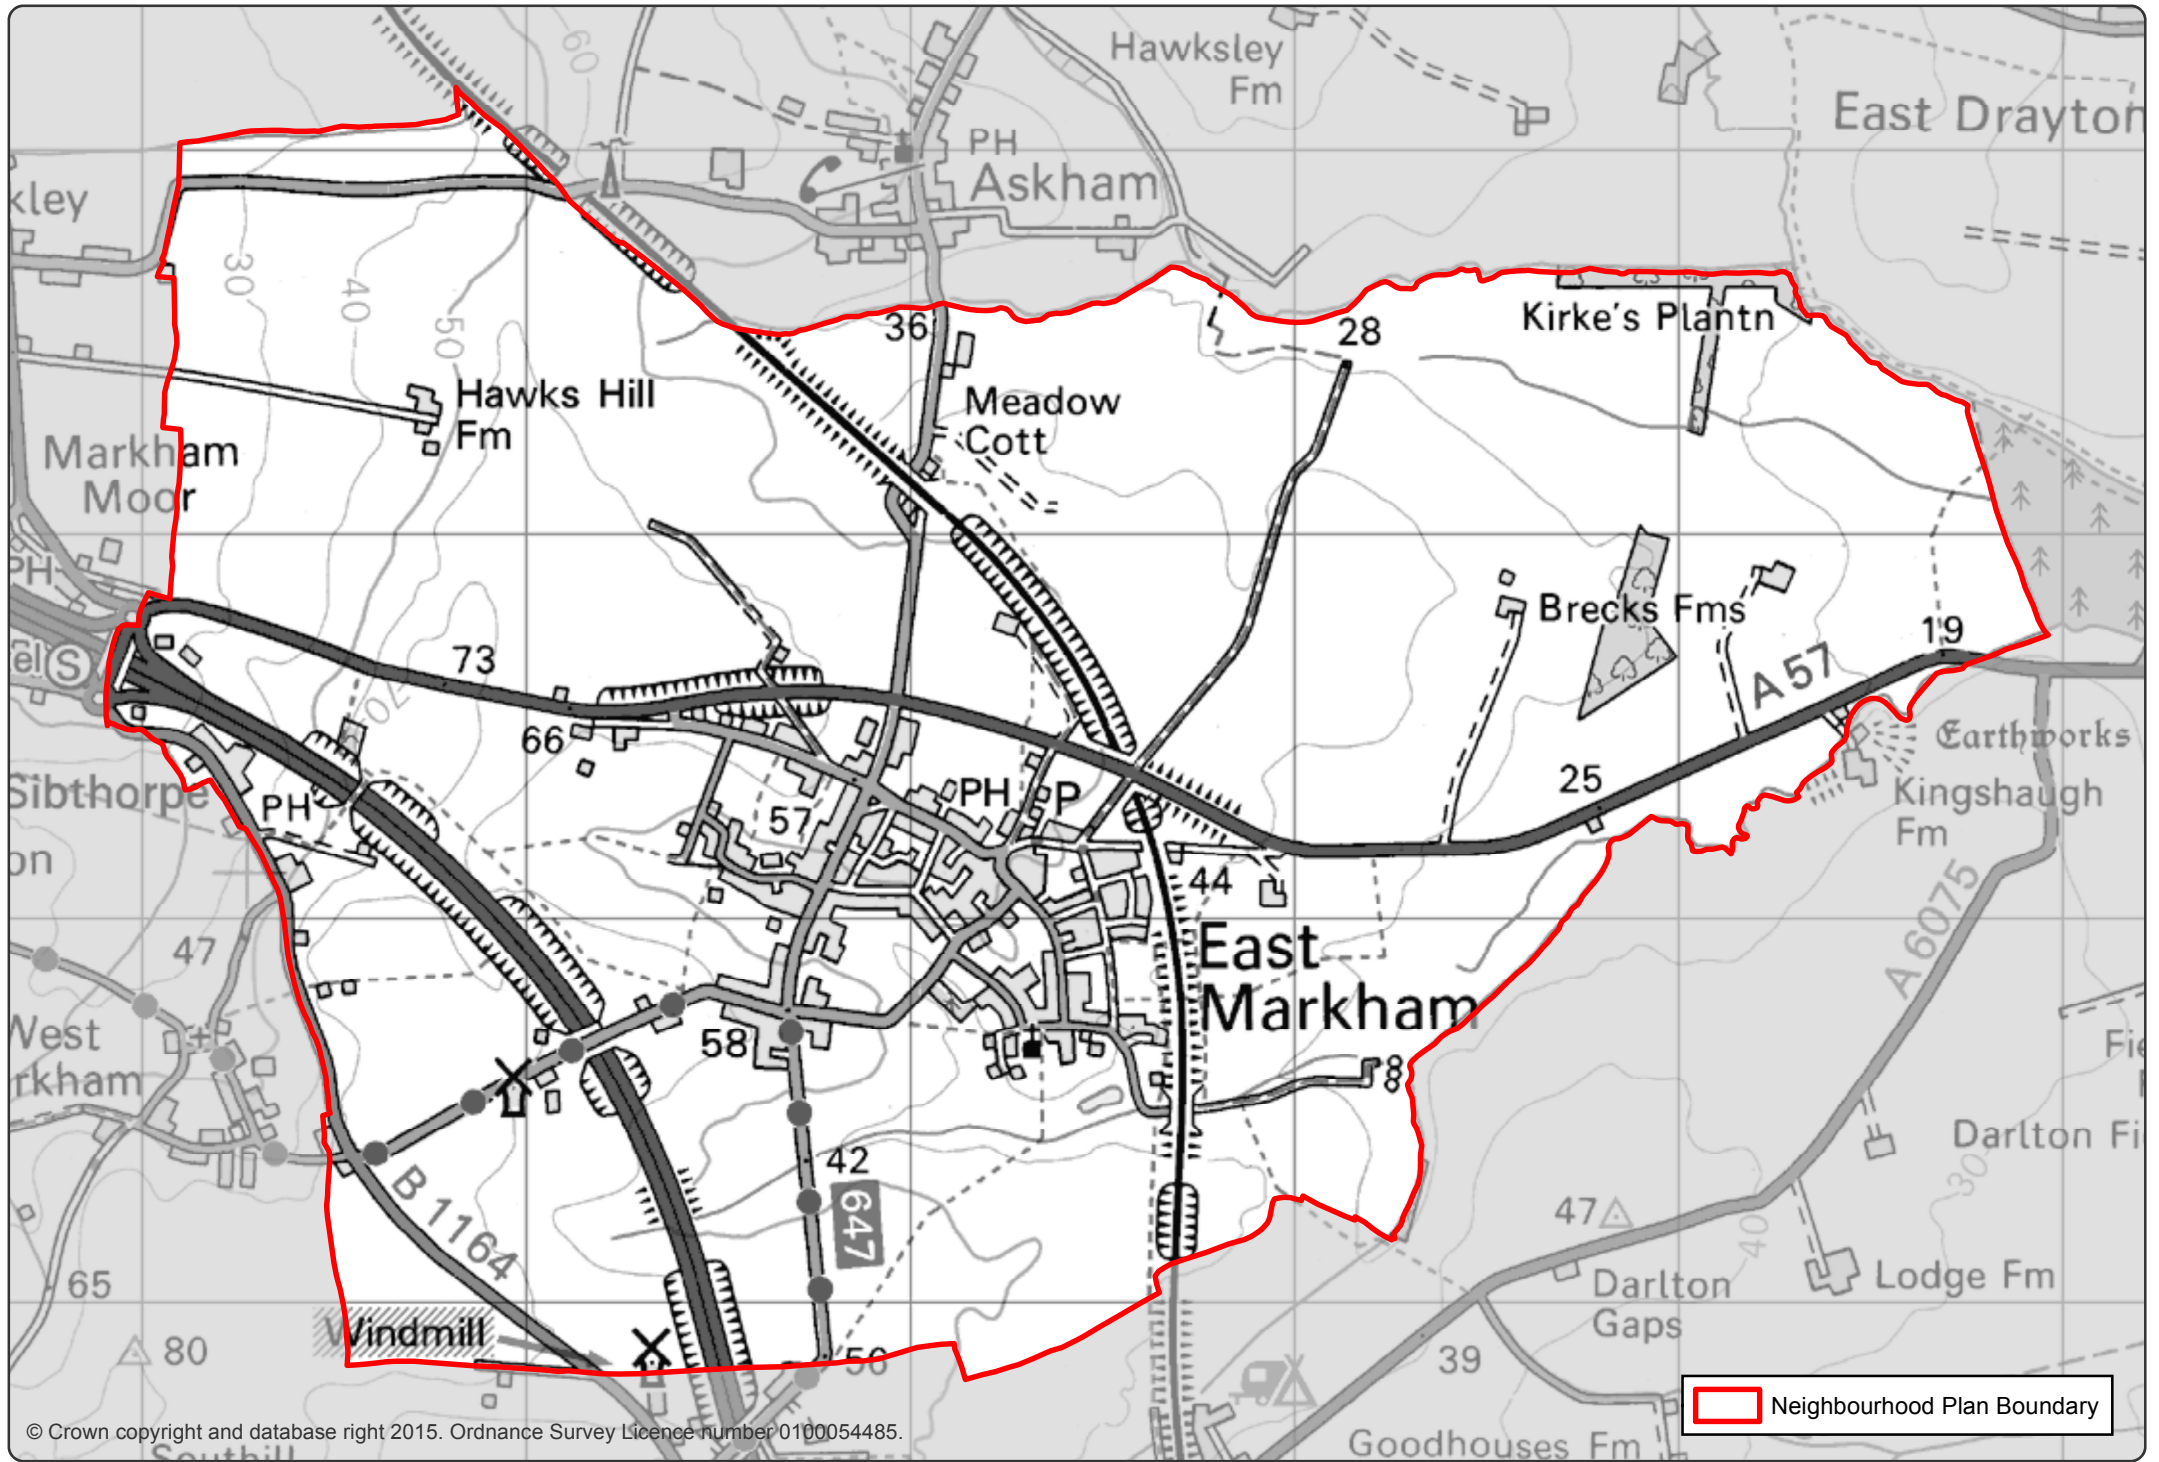

East Markham

© Crown copyright and database right 2015. Ordnance Survey Licence number 0100054485.