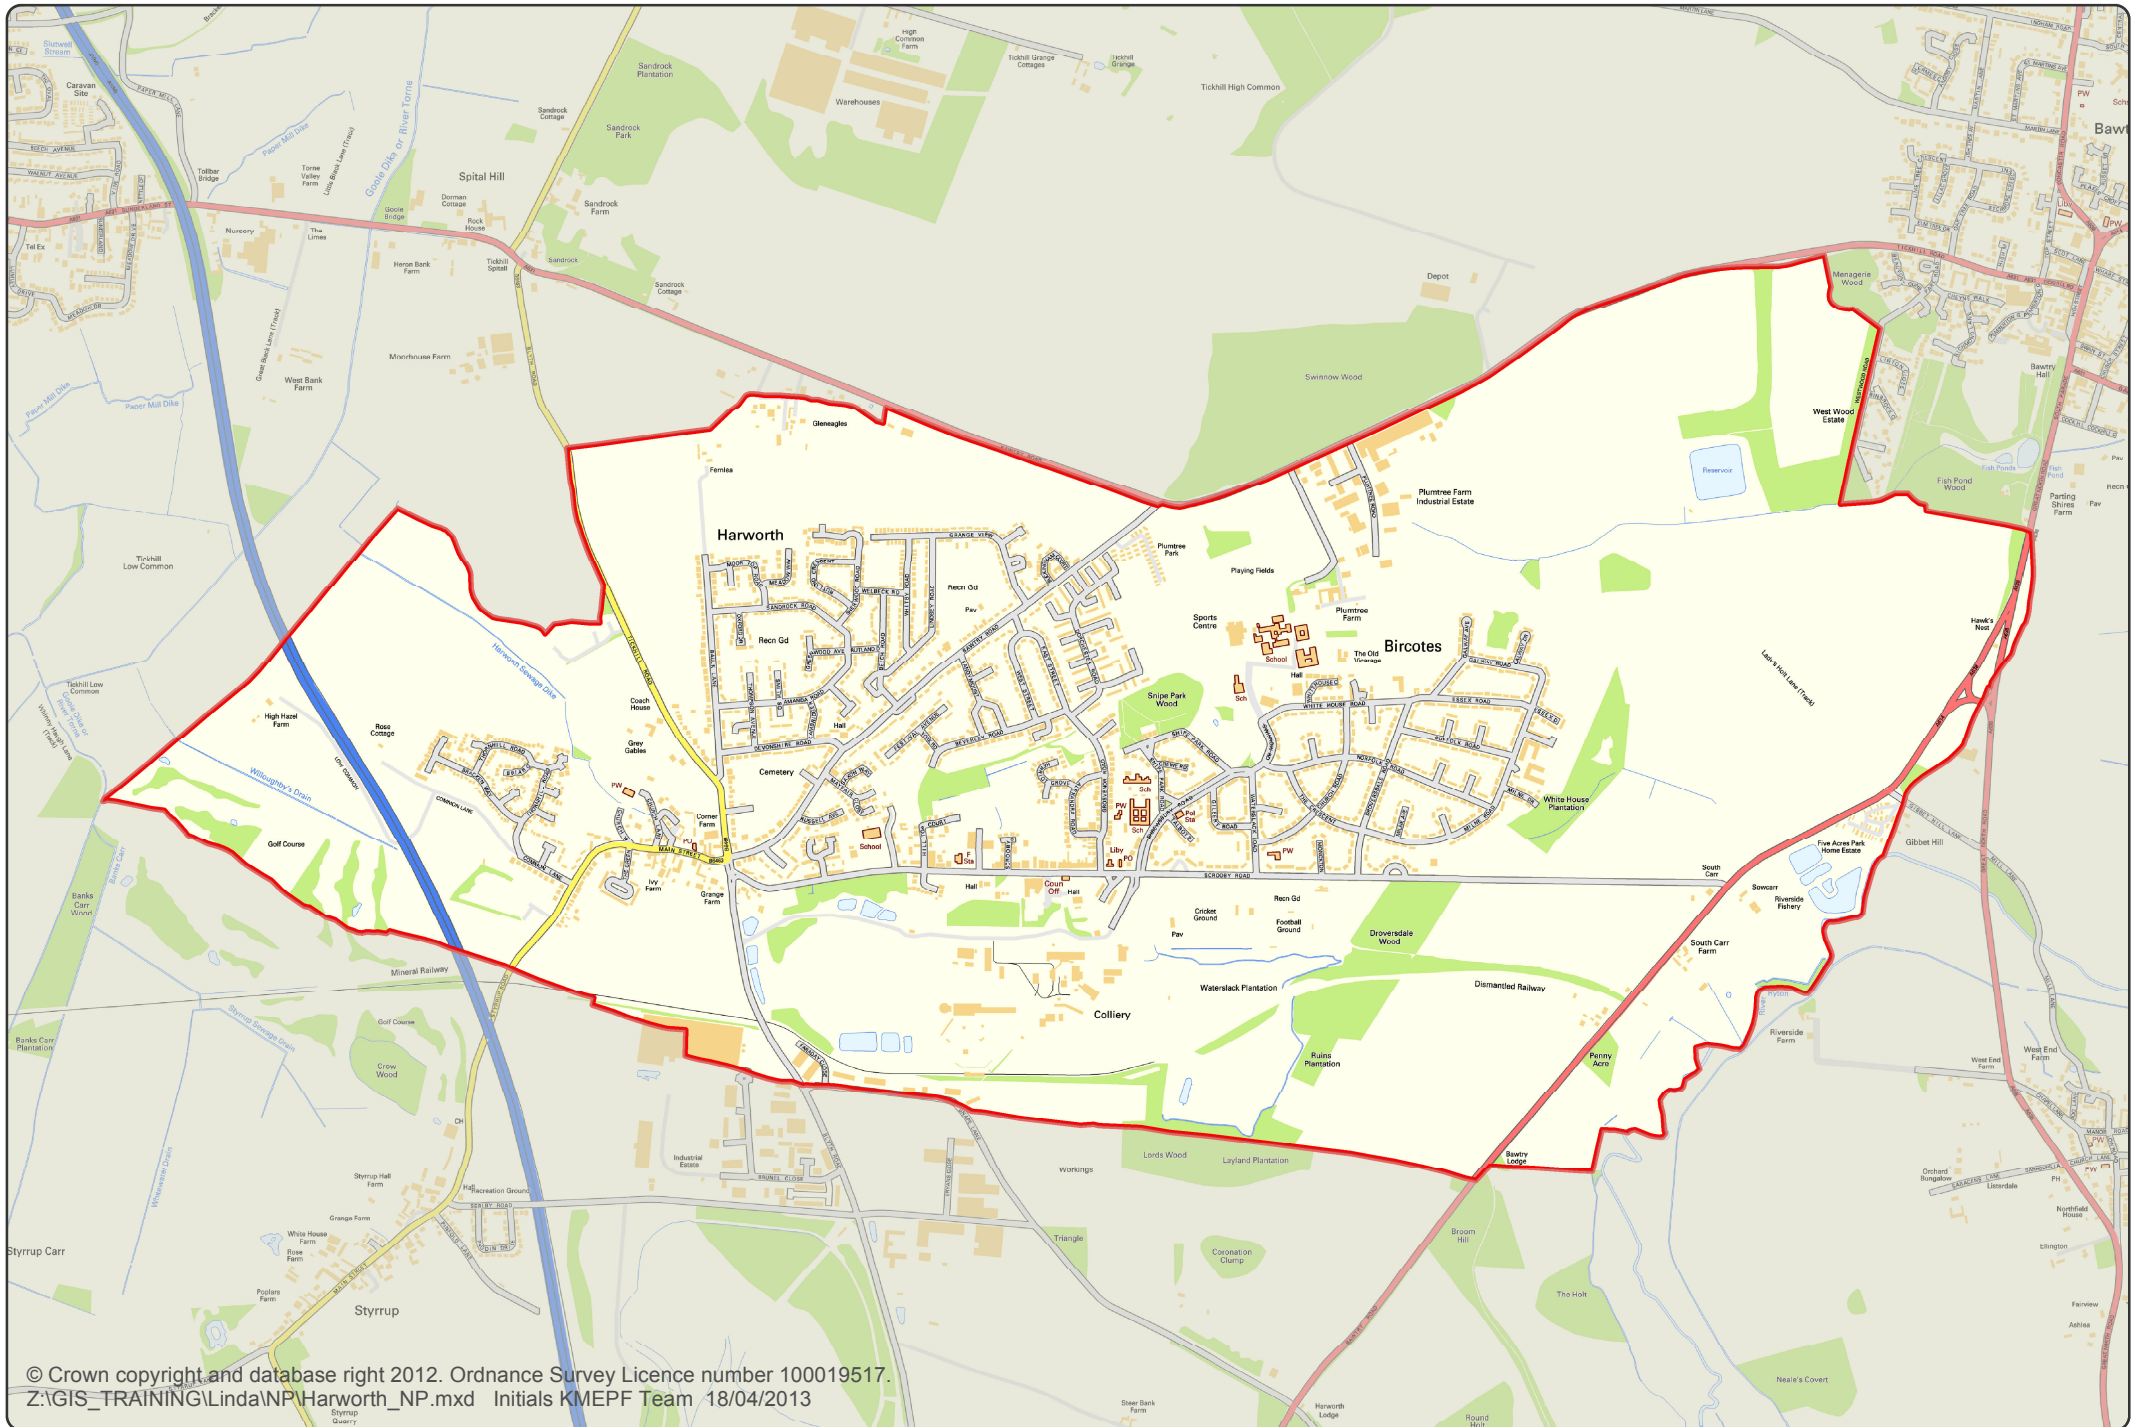

Harworth Neighbourhood Plan

© Crown copyright and database right 2012. Ordnance Survey Licence number 100019517.
Z:\GIS_TRAINING\Linda\NP\Harworth_NP.mxd Initials KMEPF Team 18/04/2013